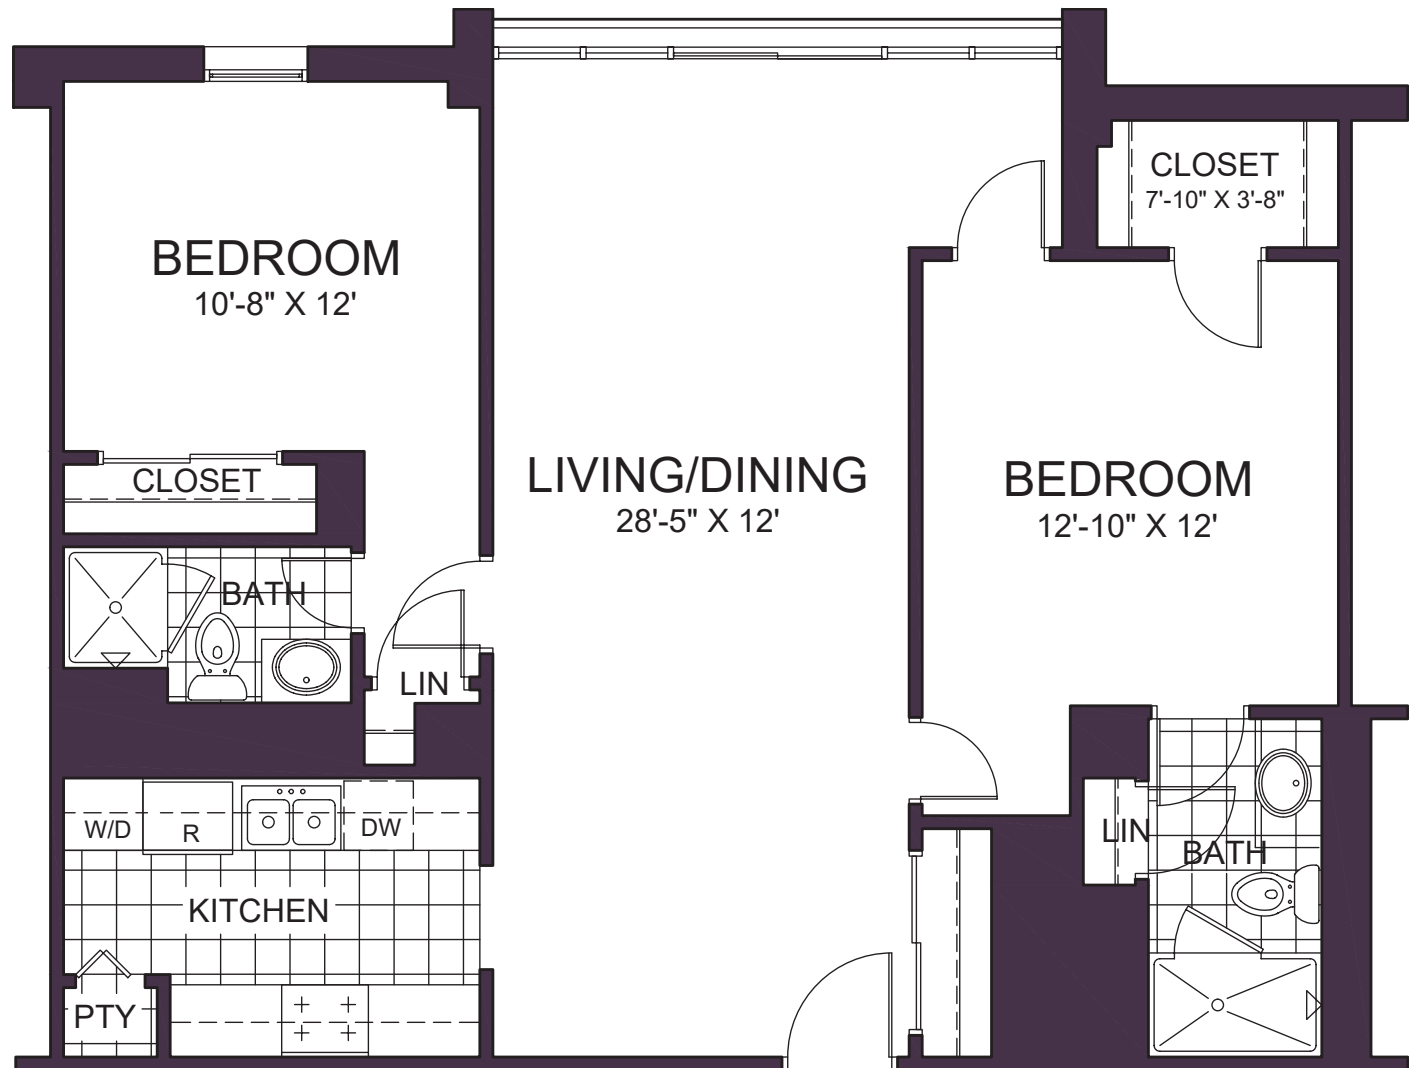

Lenbrook

Experience the Lenbrook
Difference.

Brookhaven Tower

404-264-3386
Lenbrook-Atlanta.org

The Argonne

Two Bedroom Residence

2 Bedrooms

2 Baths

950 sq. ft.

This layout is representative of the floor plan style. There may be variations in the actual apartment layout.

Lenbrook

Experience the Lenbrook
Difference.

Brookhaven Tower

404-264-3386
Lenbrook-Atlanta.org

The Cantrell

Two Bedroom Residence

2 Bedrooms

2 Baths

1,000 sq. ft.

This layout is representative of the floor plan style. There may be variations in the actual apartment layout.

Lenbrook

Experience the Lenbrook
Difference.

Brookhaven Tower

404-264-3386
Lenbrook-Atlanta.org

The Club

One Bedroom Residence

1 Bedroom

1 Bath

800 sq. ft.

This layout is representative of the floor plan style. There may be variations in the actual apartment layout.