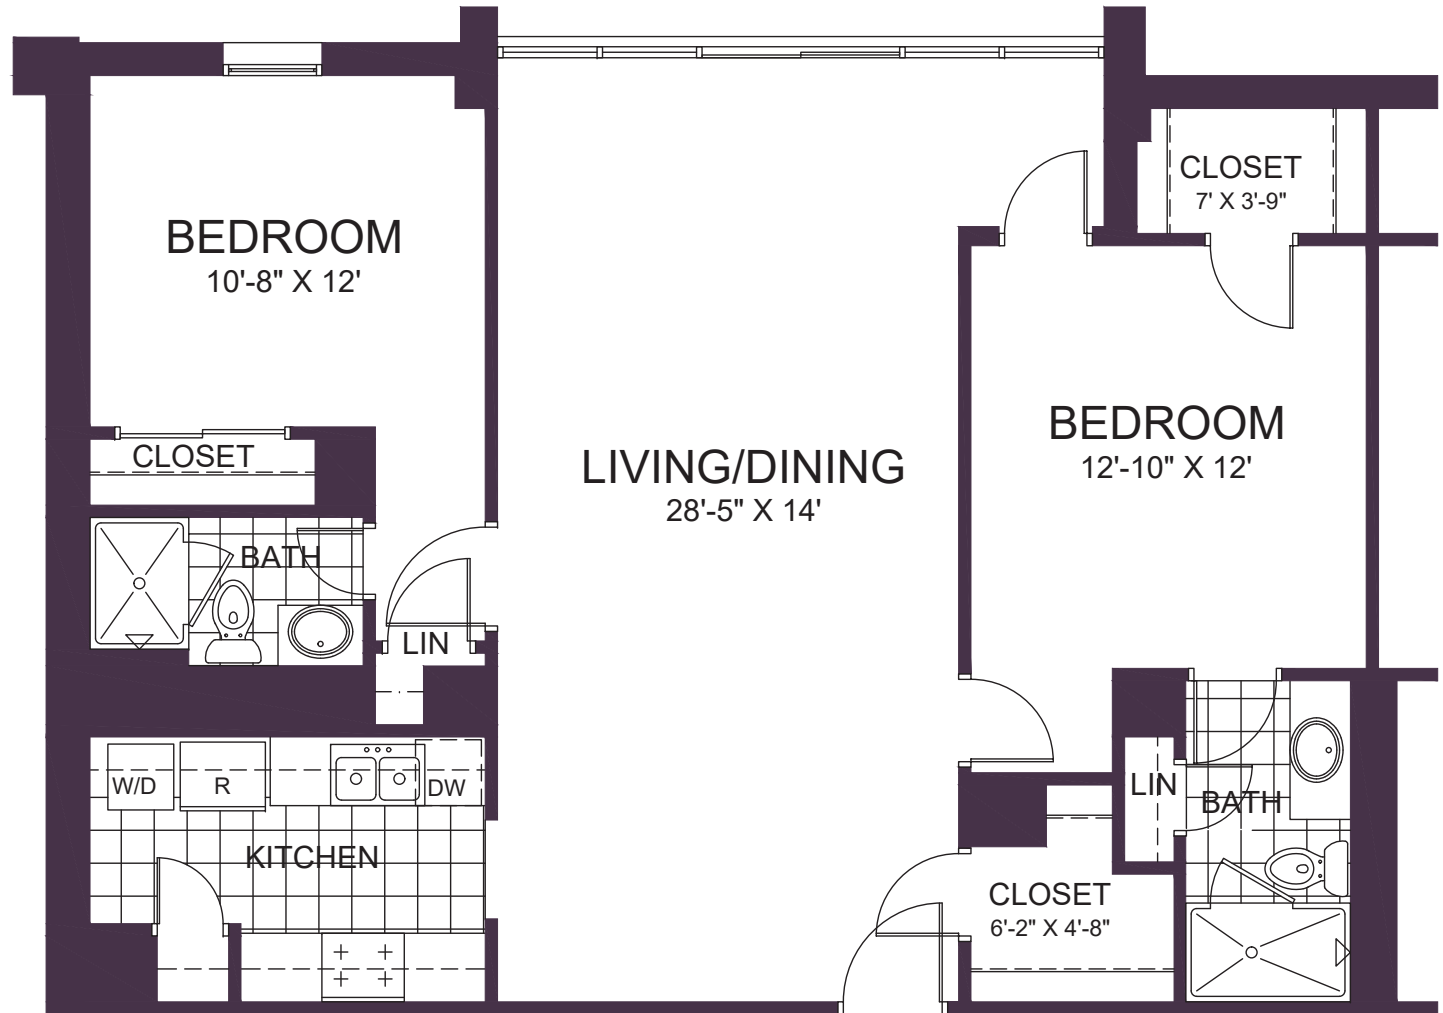

950 sq. ft.

This layout is representative of the floor plan style. There may be variations in the actual apartment layout.

Lenbrook

Experience the Lenbrook
Difference.

Brookhaven Tower

404-264-3386
Lenbrook-Atlanta.org

The Cantrell

Two Bedroom Residence

2 Bedrooms

2 Baths

1,000 sq. ft.

This layout is representative of the floor plan style. There may be variations in the actual apartment layout.

Lenbrook

Experience the Lenbrook
Difference.

Brookhaven Tower

404-264-3386
Lenbrook-Atlanta.org

The Club

One Bedroom Residence

1 Bedroom

1 Bath

800 sq. ft.

This layout is representative of the floor plan style. There may be variations in the actual apartment layout.