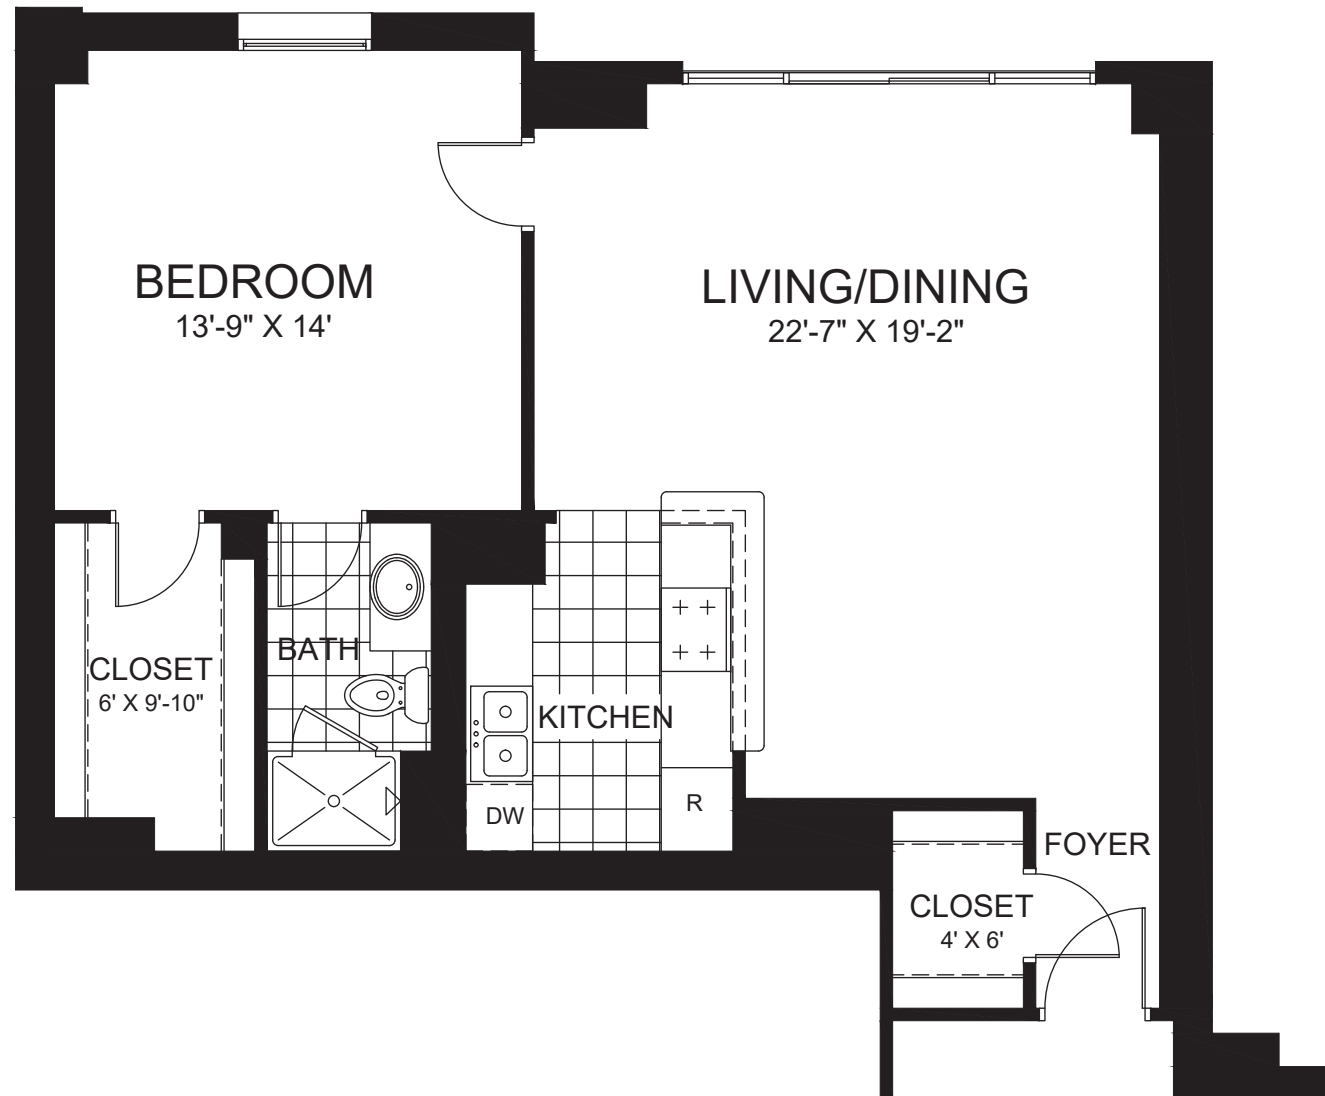

950 sq. ft.

This layout is representative of the floor plan style. There may be variations in the actual apartment layout.

Lenbrook

Experience the Lenbrook
Difference.

Brookhaven Tower

404-264-3386
Lenbrook-Atlanta.org

The Cantrell

Two Bedroom Residence

2 Bedrooms

2 Baths

1,000 sq. ft.

This layout is representative of the floor plan style. There may be variations in the actual apartment layout.

Lenbrook

Experience the Lenbrook
Difference.

Brookhaven Tower

404-264-3386
Lenbrook-Atlanta.org

The Club

One Bedroom Residence

1 Bedroom

1 Bath

800 sq. ft.

This layout is representative of the floor plan style. There may be variations in the actual apartment layout.